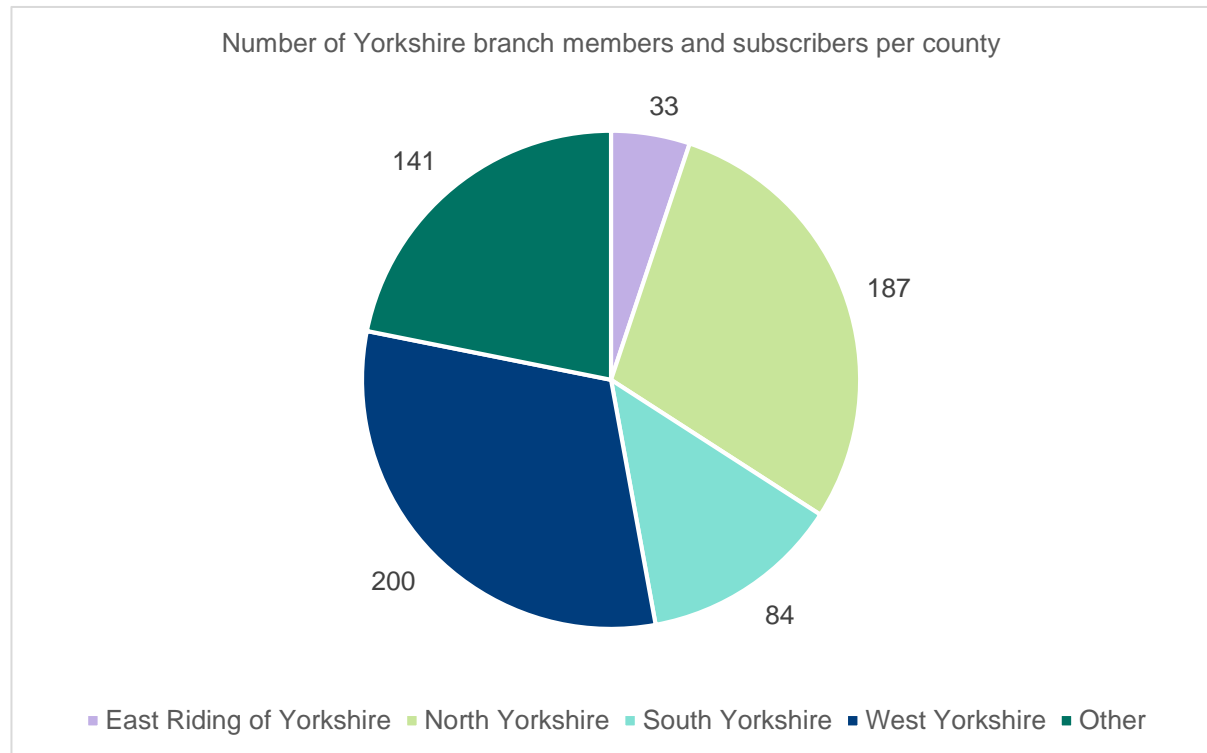

**Yorkshire**

Branch members: **745**

Subscribers: **129**

Membership category of Yorkshire branch members and subscribers

Yorkshire branch members vs subscribers

Professional registers of Yorkshire branch members and subscribers

Length of membership of current members and subscribers of Yorkshire branch based on election date

### Yorkshire branch member map