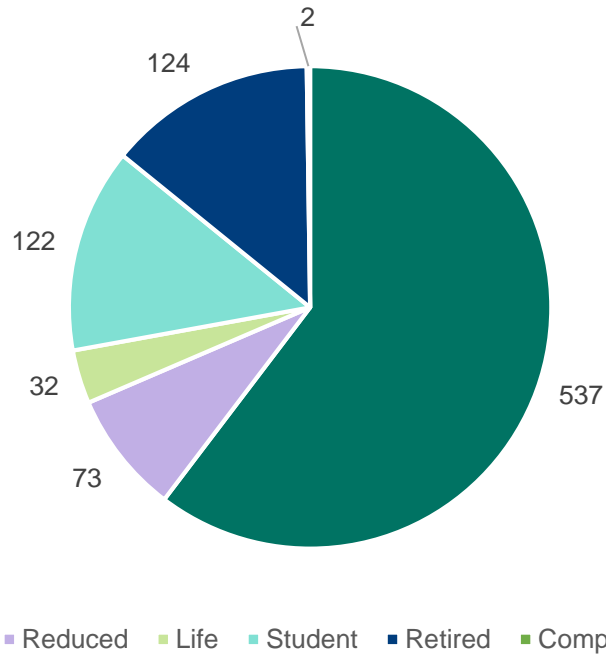

**Yorkshire**

Branch members: **745**

Subscribers: **129**

Membership category of Yorkshire branch members and subscribers

Yorkshire branch members vs subscribers

Professional registers of Yorkshire branch members and subscribers

Length of membership of current members and subscribers of Yorkshire branch based on election date